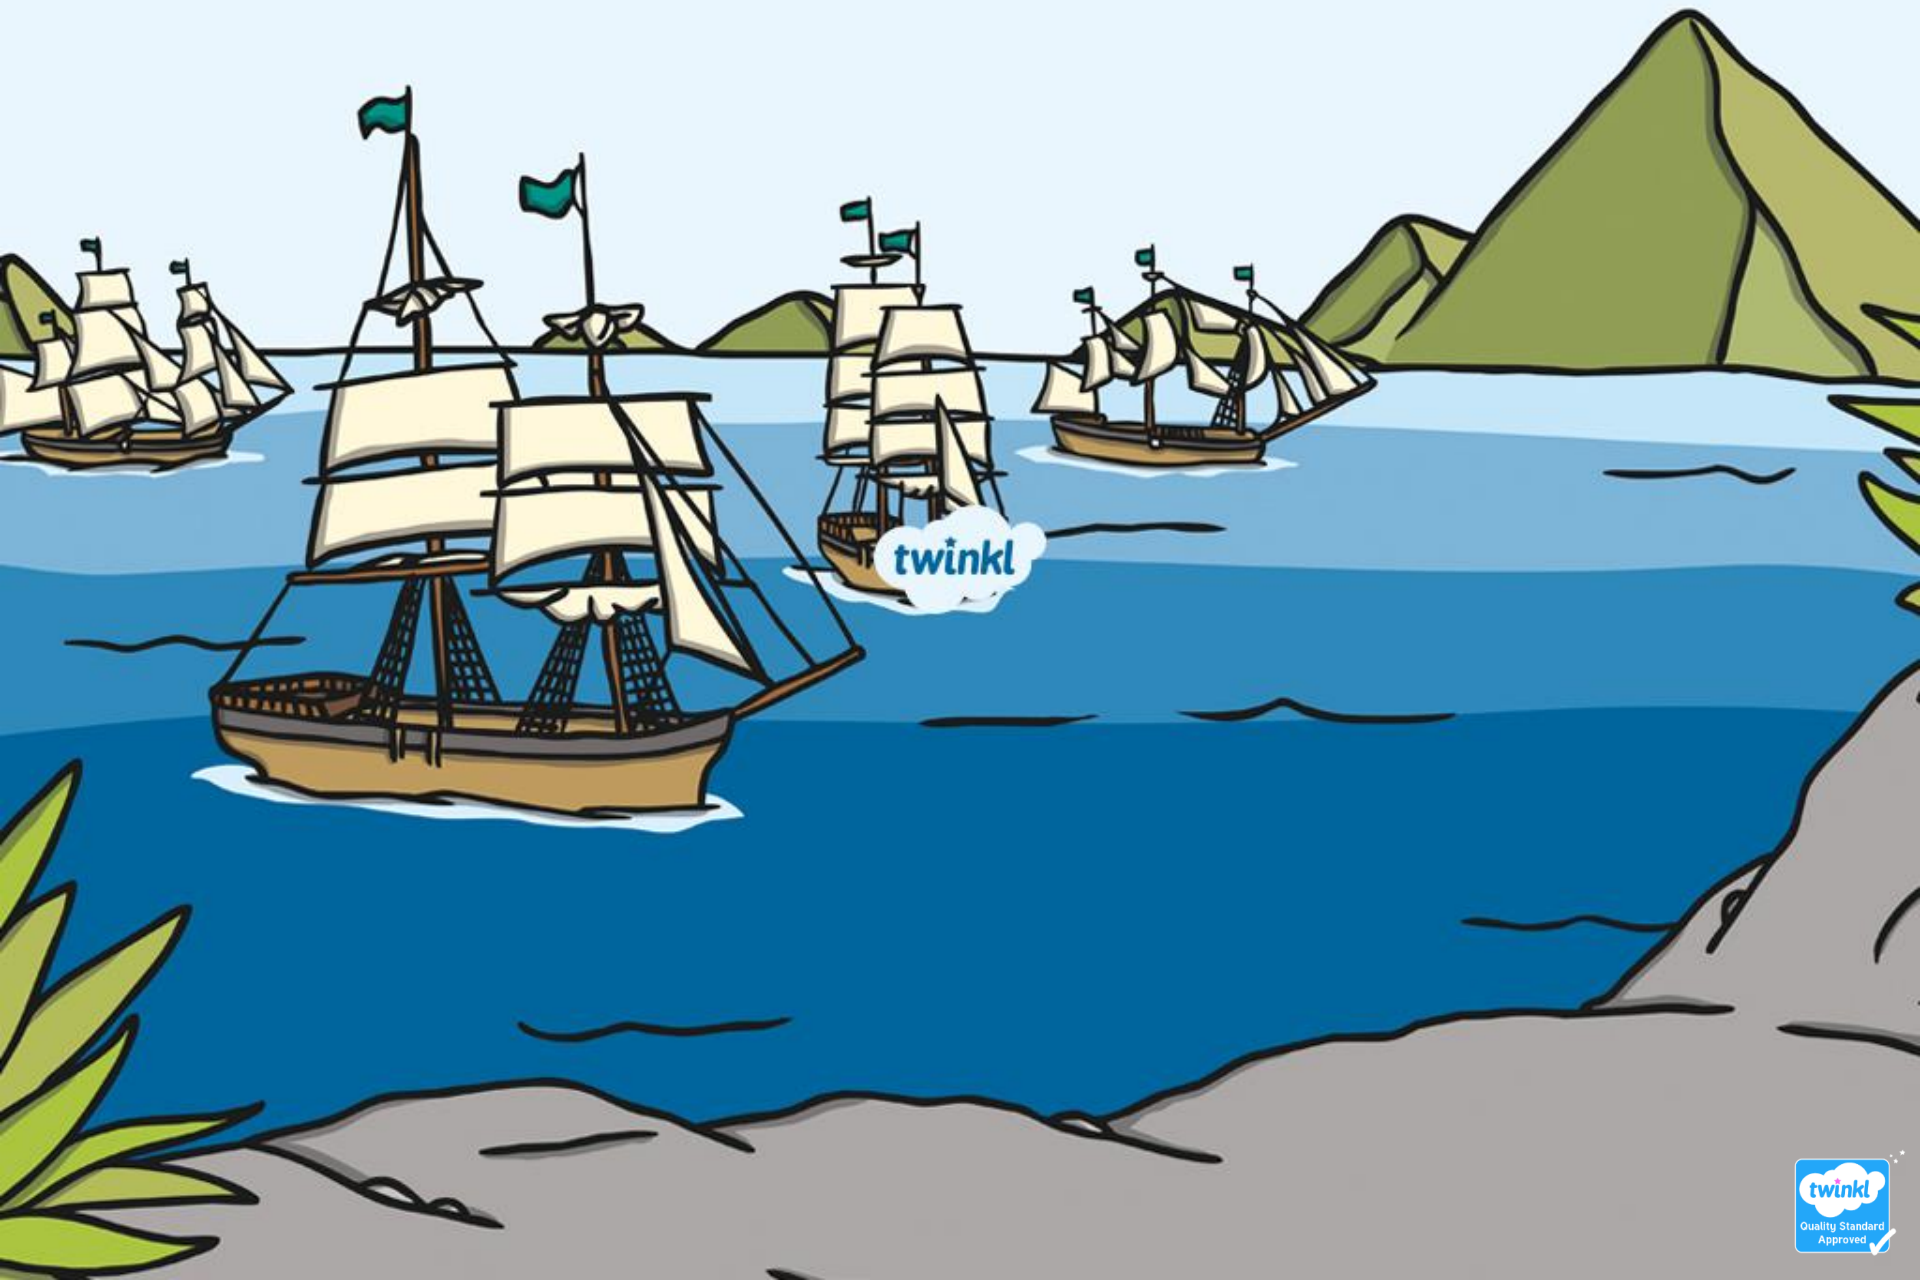

Pirate Ships

twinkl

Parts of a Pirate Ship

Types of Pirate Ships

This type of ship moved very quickly and easily. It was perfect for chasing another ship to steal from!

Sloop

Photo courtesy of jimflix!(@flickr.com) - granted under creative commons licence - attribution

Types of Pirate Ships

This huge and heavy ship was the ultimate type for showing off in. It carried lots of loot, up to 20 cannons and 200 men!

Square Rigger

Photo courtesy of dmertl(@flickr.com) - granted under creative commons licence - attribution