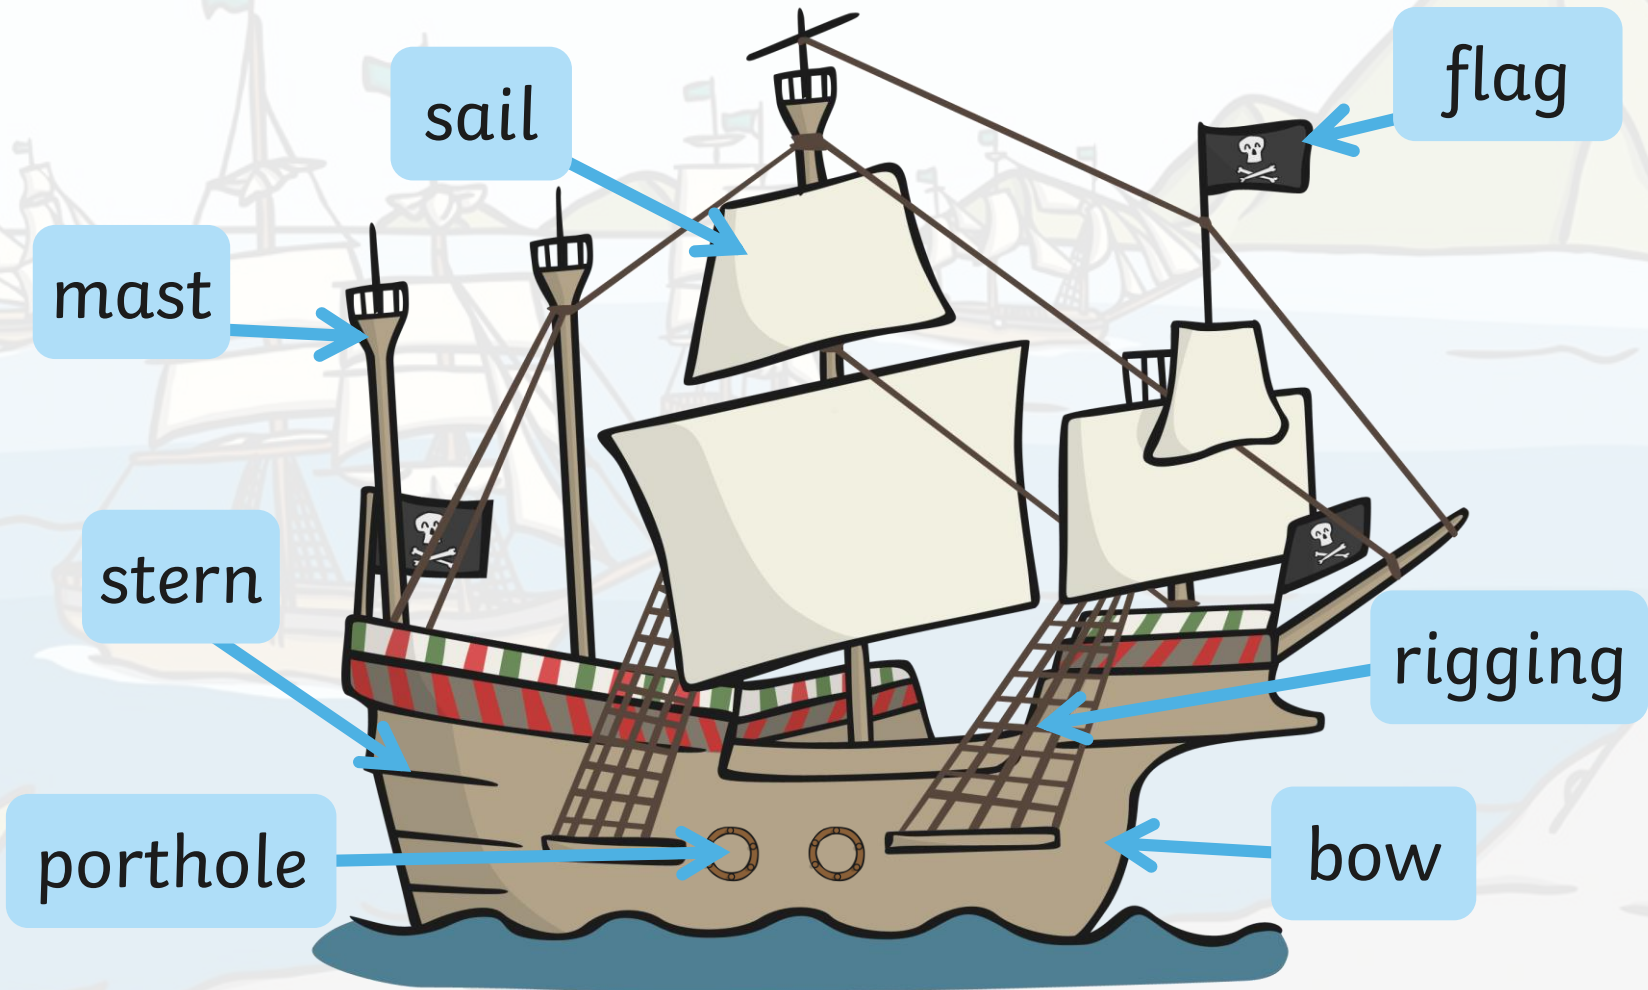

Pirate Ships

twinkl

Parts of a Pirate Ship

Types of Pirate Ships

This type of ship moved very quickly and easily. It was perfect for chasing another ship to steal from!

Sloop

Photo courtesy of jimflix!(@flickr.com) - granted under creative commons licence - attribution

Types of Pirate Ships

This huge and heavy ship was the ultimate type for showing off in. It carried lots of loot, up to 20 cannons and 200 men!

Square Rigger

Photo courtesy of dmertl(@flickr.com) - granted under creative commons licence - attribution